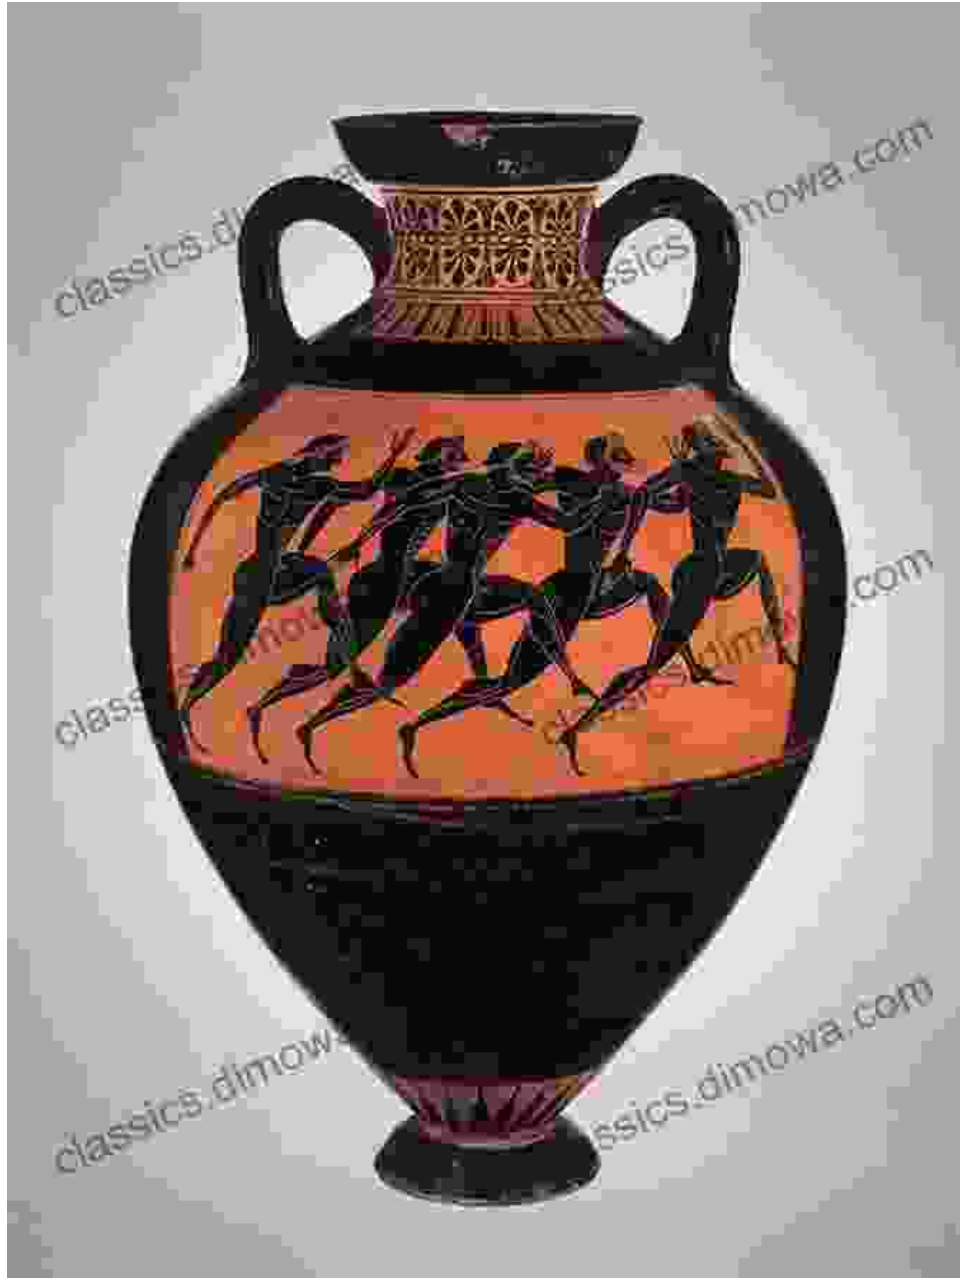

Contemporary Adaptations of the Severe Style

The influence of the Severe Style extends beyond the confines of ancient Greece. Modern artists and designers have drawn inspiration from its distinct characteristics, incorporating elements of naturalism and simplicity into their works.